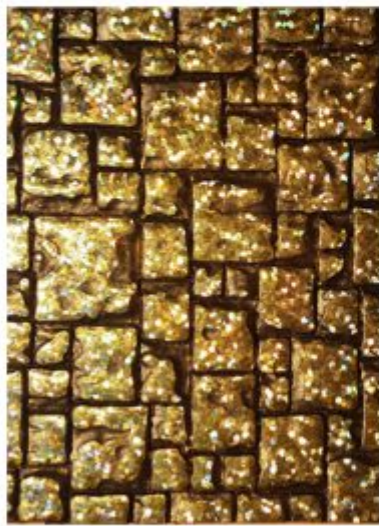

Eco Charcoal Panels

Compositions

97.5% Polystyrene,
1.9% Charcoal,
0.6% Others (foils for color printing)

Dimensions

600*2440 mm.

Thickness

5 mm.

LV-3