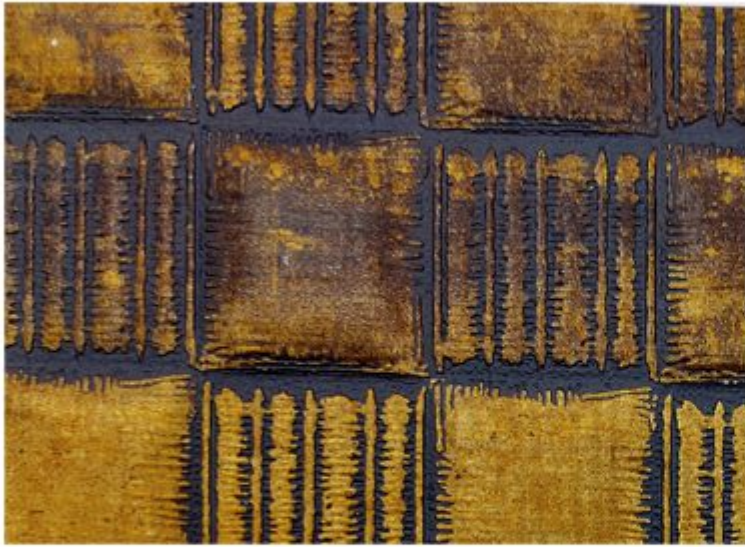

Compositions
97.5% Polystyrene,
1.9% Charcoal,
0.6% Others (foils for color
printing)

Dimensions
600*2440 mm.

Thickness
5 mm.

CASATM

CASA™

LV 49

LV 50

LV 51